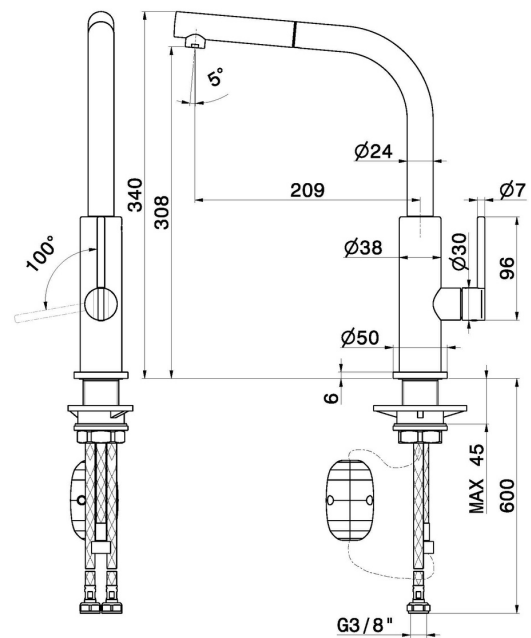

# KONBU

**72535.59.098**

Single-lever sink mixer with L swivel spout and pull-out hand shower - finish PVD Brushed Pale Gold

## FEATURES

Material	<b>Brass</b>
Technology	<b>Energy Saving - Low Lead - Save Water</b>
Installation	<b>Freestanding</b>
Kitchen mixer spout	<b>L swivel - Swivel spout</b>
Control type	<b>Single lever</b>
Kitchen mixer type	<b>Extractable hand shower</b>

## TECHNICAL DRAWING

**KONBU**

**72535.59.098**

Single-lever sink mixer with L swivel spout and pull-out hand shower - finish PVD Brushed Pale Gold

**AVAILABLE FINISHES**

---

**59.098**

PVD Brushed Pale Gold