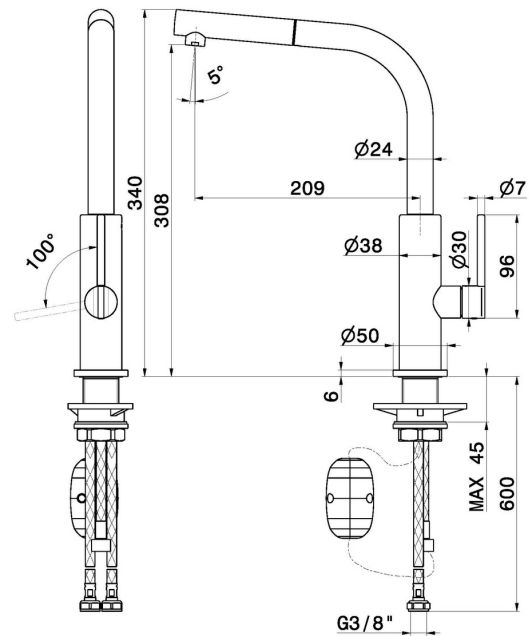

KONBU

72535.M0.077

Single-lever sink mixer with L swivel spout and pull-out hand shower - finish Carbon Satin

FEATURES

Material	Brass
Technology	Energy Saving - Low Lead - Save Water
Installation	Freestanding
Kitchen mixer spout	L swivel - Swivel spout
Control type	Single lever
Kitchen mixer type	Extractable hand shower

TECHNICAL DRAWING

KONBU

72535.M0.077

Single-lever sink mixer with L swivel spout and pull-out hand shower - finish Carbon Satin

AVAILABLE FINISHES

M0.077

Carbon Satin

01.093