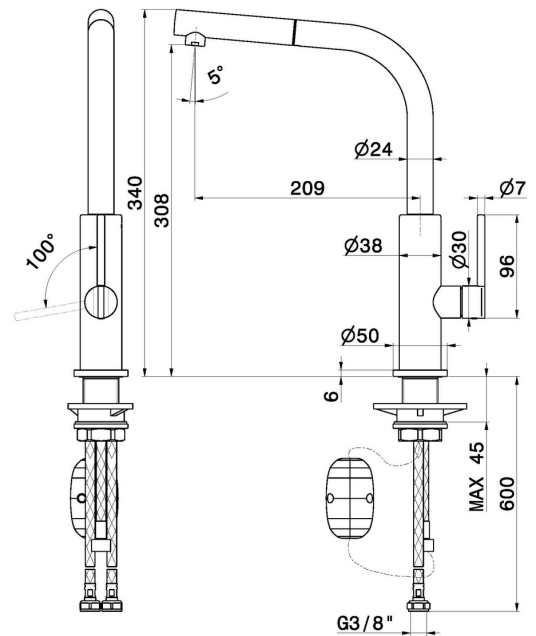

KONBU

72535.S0.165

Single-lever sink mixer with L swivel spout and pull-out hand shower - finish Soft Eucalypt

FEATURES

Material	Brass
Technology	Energy Saving - Low Lead - Save Water
Installation	Freestanding
Kitchen mixer spout	L swivel - Swivel spout
Control type	Single lever
Kitchen mixer type	Extractable hand shower

TECHNICAL DRAWING

KONBU

72535.S0.165

Single-lever sink mixer with L swivel spout and pull-out hand shower - finish Soft Eucalypt

AVAILABLE FINISHES

S0.165

Soft Eucalypt

01.093