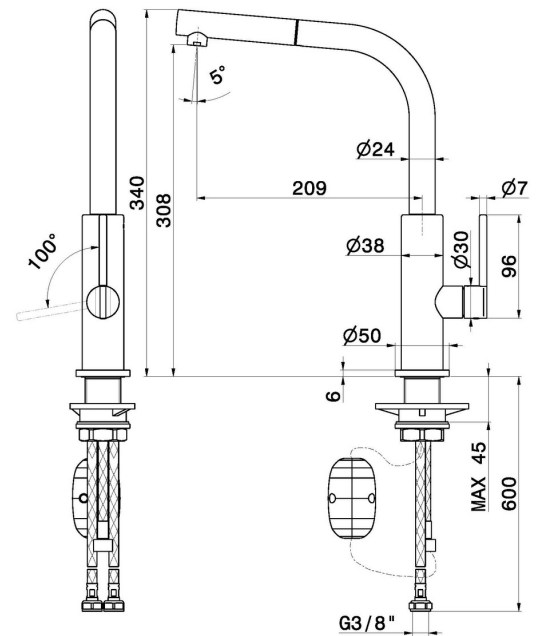

# KONBU

**72535.S0.166**

Single-lever sink mixer with L swivel spout and pull-out hand shower - finish Soft Cortex

## FEATURES

Material	<b>Brass</b>
Technology	<b>Energy Saving - Low Lead - Save Water</b>
Installation	<b>Freestanding</b>
Kitchen mixer spout	<b>L swivel - Swivel spout</b>
Control type	<b>Single lever</b>
Kitchen mixer type	<b>Extractable hand shower</b>

## TECHNICAL DRAWING

**KONBU**

**72535.S0.166**

Single-lever sink mixer with L swivel spout and pull-out hand shower - finish Soft Cortex

**AVAILABLE FINISHES**

---

**S0.166**

Soft Cortex