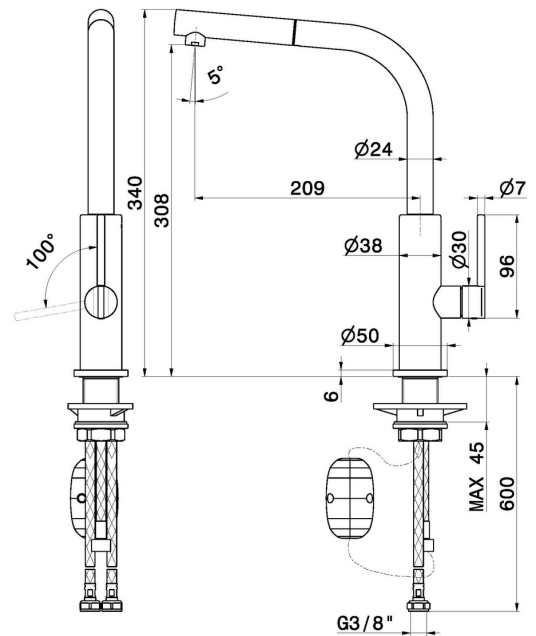

# KONBU

**72535.S0.167**

Single-lever sink mixer with L swivel spout and pull-out hand shower - finish Soft Maple

## FEATURES

Material	<b>Brass</b>
Technology	<b>Energy Saving - Low Lead - Save Water</b>
Installation	<b>Freestanding</b>
Kitchen mixer spout	<b>L swivel - Swivel spout</b>
Control type	<b>Single lever</b>
Kitchen mixer type	<b>Extractable hand shower</b>

## TECHNICAL DRAWING

**KONBU**

**72535.S0.167**

Single-lever sink mixer with L swivel spout and pull-out hand shower - finish Soft Maple

**AVAILABLE FINISHES**

---

**S0.167**

Soft Maple