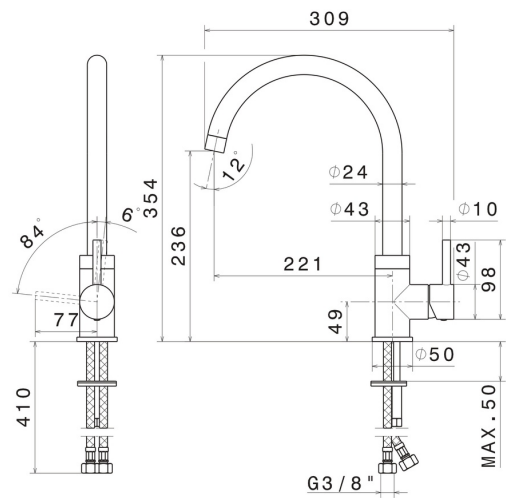

REAL

63421.31.028

Single-lever sink mixer with round swivel spout - finish Brushed Nickel

Brushed Nickel

FEATURES

- | | |
|---------------------|-----------------------------------|
| Material | Brass |
| Technology | Energy Saving |
| Installation | Freestanding |
| Kitchen mixer spout | Round spout - Swivel spout |
| Control type | Single lever |

TECHNICAL DRAWING

REAL

63421.31.028

Single-lever sink mixer with round swivel spout - finish Brushed Nickel

AVAILABLE FINISHES

31.028

Brushed Nickel

21.018