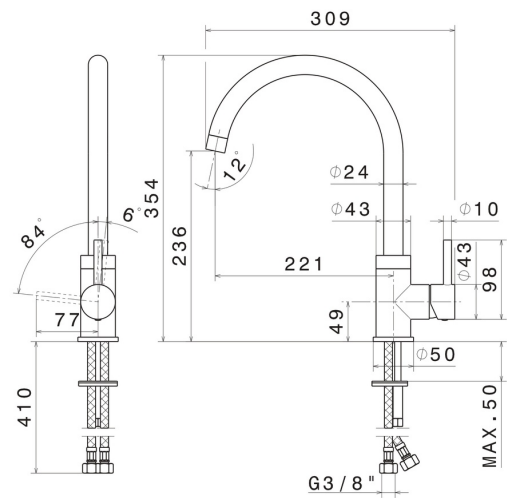

REAL

63421.59.066

Single-lever sink mixer with round swivel spout - finish PVD Brushed steel

FEATURES

- | | |
|---------------------|-----------------------------------|
| Material | Brass |
| Technology | Energy Saving |
| Installation | Freestanding |
| Kitchen mixer spout | Round spout - Swivel spout |
| Control type | Single lever |

TECHNICAL DRAWING

REAL

63421.59.066

Single-lever sink mixer with round swivel spout - finish PVD Brushed steel

AVAILABLE FINISHES

59.066

PVD Brushed steel

21.018