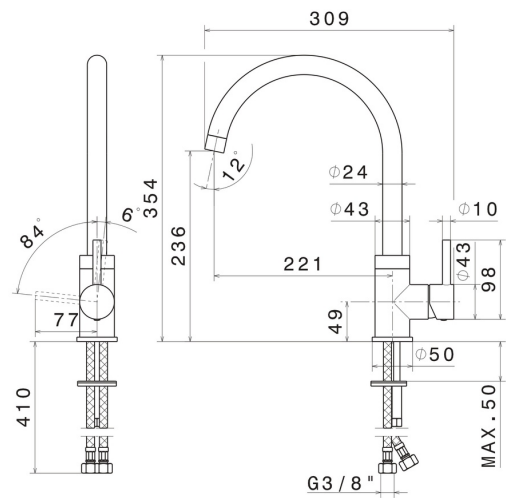

REAL

63421.59.067

Single-lever sink mixer with round swivel spout - finish PVD Brushed Copper Bronze

PVD Brushed Copper Bronze

FEATURES

- | | |
|---------------------|-----------------------------------|
| Material | Brass |
| Technology | Energy Saving |
| Installation | Freestanding |
| Kitchen mixer spout | Round spout - Swivel spout |
| Control type | Single lever |

TECHNICAL DRAWING

REAL

63421.59.067

Single-lever sink mixer with round swivel spout - finish PVD Brushed Copper Bronze

AVAILABLE FINISHES

59.067

PVD Brushed Copper Bronze

21.018