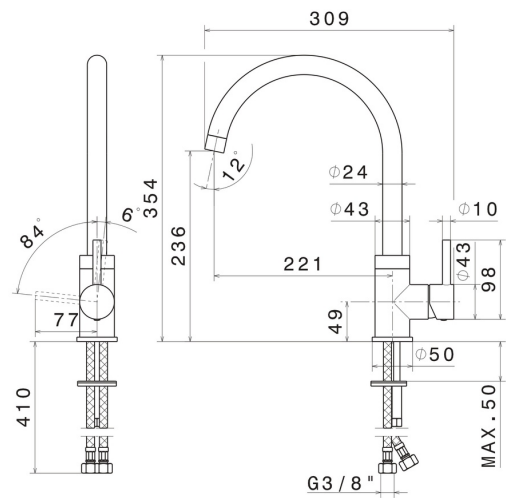

REAL

63421.59.098

Single-lever sink mixer with round swivel spout - finish PVD Brushed Pale Gold

PVD Brushed Pale Gold

FEATURES

Material	Brass
Technology	Energy Saving
Installation	Freestanding
Kitchen mixer spout	Round spout - Swivel spout
Control type	Single lever

TECHNICAL DRAWING

REAL

63421.59.098

Single-lever sink mixer with round swivel spout - finish PVD Brushed Pale Gold

AVAILABLE FINISHES

59.098

PVD Brushed Pale Gold

21.018