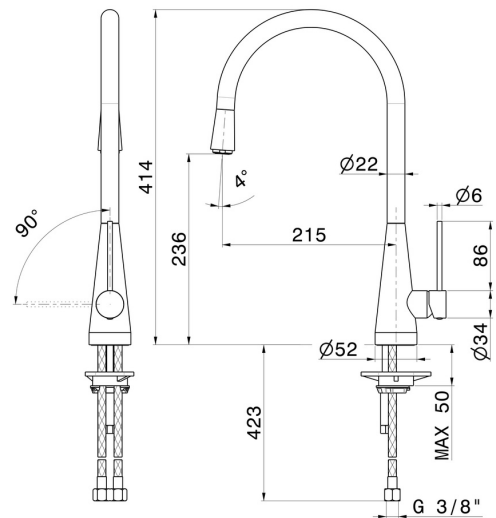

# YCON

**64200.01.014**

Single-lever sink mixer with round swivel spout - finish Matt White

## FEATURES

Material	<b>Brass</b>
Technology	<b>Energy Saving - Save Water</b>
Installation	<b>Freestanding</b>
Kitchen mixer spout	<b>Round spout - Swivel spout</b>
Control type	<b>Single lever</b>

## TECHNICAL DRAWING

**YCON**

**64200.01.014**

Single-lever sink mixer with round swivel spout - finish Matt White

**AVAILABLE FINISHES**

---

**01.014**

Matt White