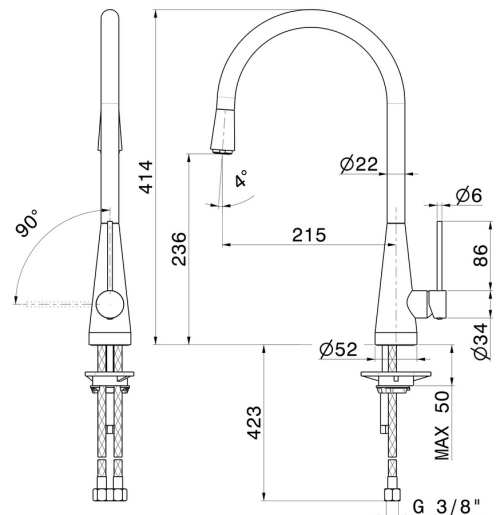

YCON

64200.01.093

Single-lever sink mixer with round swivel spout - finish Matt Black

FEATURES

| | |
|---------------------|-----------------------------------|
| Material | Brass |
| Technology | Energy Saving - Save Water |
| Installation | Freestanding |
| Kitchen mixer spout | Round spout - Swivel spout |
| Control type | Single lever |

TECHNICAL DRAWING

YCON

64200.01.093

Single-lever sink mixer with round swivel spout - finish Matt Black

AVAILABLE FINISHES

01.093

Matt Black

01.014