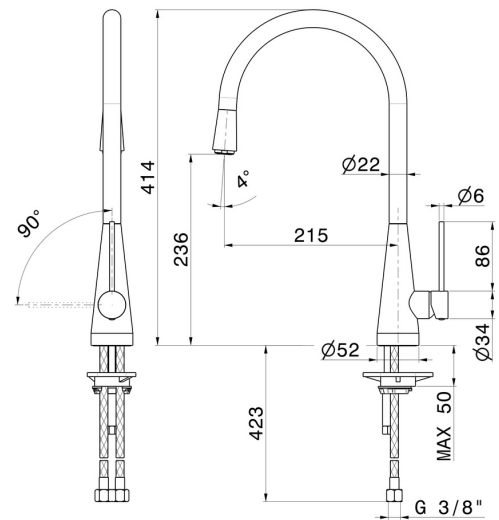

YCON

64200.21.018

Single-lever sink mixer with round swivel spout - finish Chrome

Chrome

FEATURES

Material	Brass
Technology	Energy Saving - Save Water
Installation	Freestanding
Kitchen mixer spout	Round spout - Swivel spout
Control type	Single lever

TECHNICAL DRAWING

YCON

64200.21.018

Single-lever sink mixer with round swivel spout - finish Chrome

AVAILABLE FINISHES

21.018

Chrome

01.014