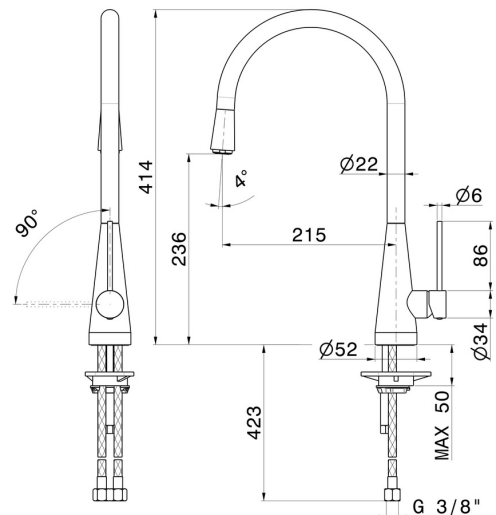

YCON

64200.31.028

Single-lever sink mixer with round swivel spout - finish Brushed Nickel

Brushed Nickel

FEATURES

Material	Brass
Technology	Energy Saving - Save Water
Installation	Freestanding
Kitchen mixer spout	Round spout - Swivel spout
Control type	Single lever

TECHNICAL DRAWING

YCON

64200.31.028

Single-lever sink mixer with round swivel spout - finish Brushed Nickel

AVAILABLE FINISHES

31.028

Brushed Nickel

01.014