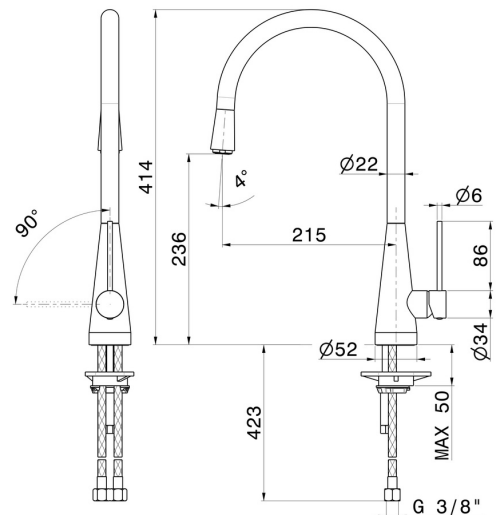

YCON

64200.59.066

Single-lever sink mixer with round swivel spout - finish PVD Brushed steel

FEATURES

Material	Brass
Technology	Energy Saving - Save Water
Installation	Freestanding
Kitchen mixer spout	Round spout - Swivel spout
Control type	Single lever

TECHNICAL DRAWING

YCON

64200.59.066

Single-lever sink mixer with round swivel spout - finish PVD Brushed steel

AVAILABLE FINISHES

59.066

PVD Brushed steel

01.014