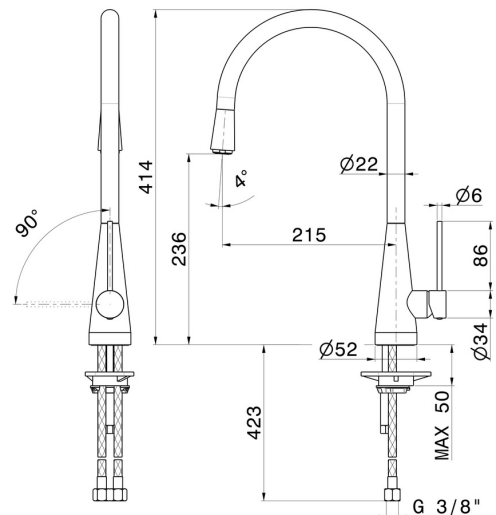

# YCON

**64200.59.067**

Single-lever sink mixer with round swivel spout - finish PVD Brushed Copper Bronze

PVD Brushed Copper Bronze

## FEATURES

Material	<b>Brass</b>
Technology	<b>Energy Saving - Save Water</b>
Installation	<b>Freestanding</b>
Kitchen mixer spout	<b>Round spout - Swivel spout</b>
Control type	<b>Single lever</b>

## TECHNICAL DRAWING

**YCON**

**64200.59.067**

Single-lever sink mixer with round swivel spout - finish PVD Brushed Copper Bronze

**AVAILABLE FINISHES**

---

**59.067**

PVD Brushed Copper Bronze