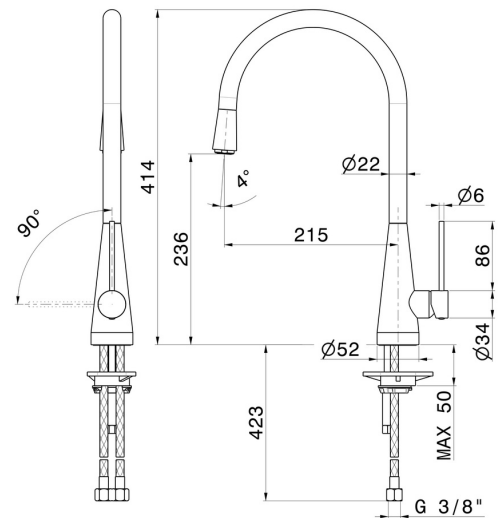

# YCON

**64200.59.098**

Single-lever sink mixer with round swivel spout - finish PVD Brushed Pale Gold

## FEATURES

Material	<b>Brass</b>
Technology	<b>Energy Saving - Save Water</b>
Installation	<b>Freestanding</b>
Kitchen mixer spout	<b>Round spout - Swivel spout</b>
Control type	<b>Single lever</b>

## TECHNICAL DRAWING

**YCON**

**64200.59.098**

Single-lever sink mixer with round swivel spout - finish PVD Brushed Pale Gold

**AVAILABLE FINISHES**

---

**59.098**

PVD Brushed Pale Gold