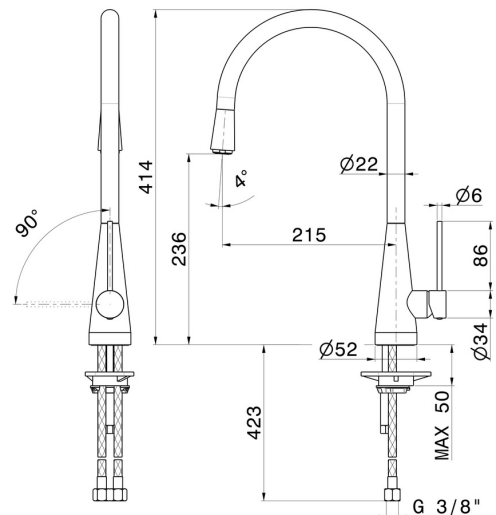

YCON

64200.M0.077

Single-lever sink mixer with round swivel spout - finish Carbon Satin

Carbon Satin

FEATURES

| | |
|---------------------|-----------------------------------|
| Material | Brass |
| Technology | Energy Saving - Save Water |
| Installation | Freestanding |
| Kitchen mixer spout | Round spout - Swivel spout |
| Control type | Single lever |

TECHNICAL DRAWING

YCON

64200.M0.077

Single-lever sink mixer with round swivel spout - finish Carbon Satin

AVAILABLE FINISHES

M0.077

Carbon Satin

01.014