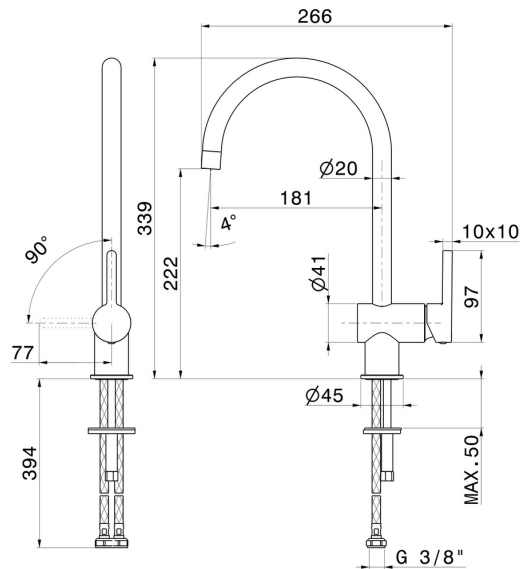

ERGO

65921.21.018

Single-lever sink mixer with round swivel spout - finish Chrome

FEATURES

Material	Brass
Technology	Energy Saving - Save Water
Installation	Freestanding
Kitchen mixer spout	Round spout - Swivel spout
Control type	Single lever

TECHNICAL DRAWING

ERGO

65921.21.018

Single-lever sink mixer with round swivel spout - finish Chrome

AVAILABLE FINISHES

21.018

Chrome