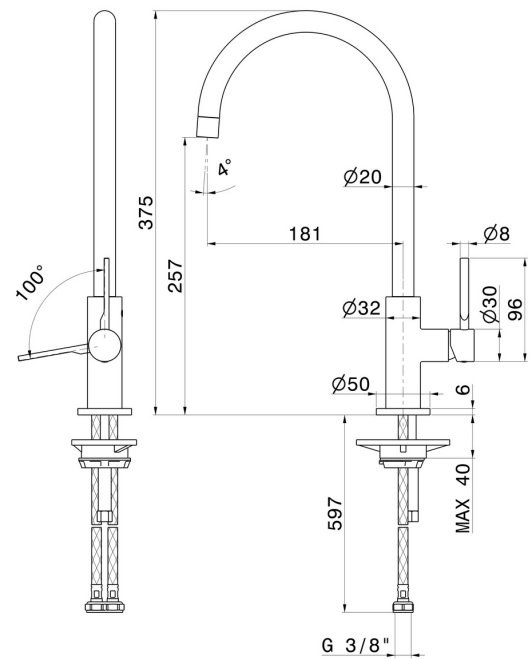

MAKI

71820.01.093

Single-lever sink mixer with round swivel spout - finish Matt Black

Matt Black

FEATURES

Material	Brass
Technology	Energy Saving - Low Lead - Save Water
Installation	Freestanding
Kitchen mixer spout	Round spout - Swivel spout
Control type	Single lever

TECHNICAL DRAWING

MAKI

71820.01.093

Single-lever sink mixer with round swivel spout - finish Matt Black

AVAILABLE FINISHES

01.093

Matt Black

21.018