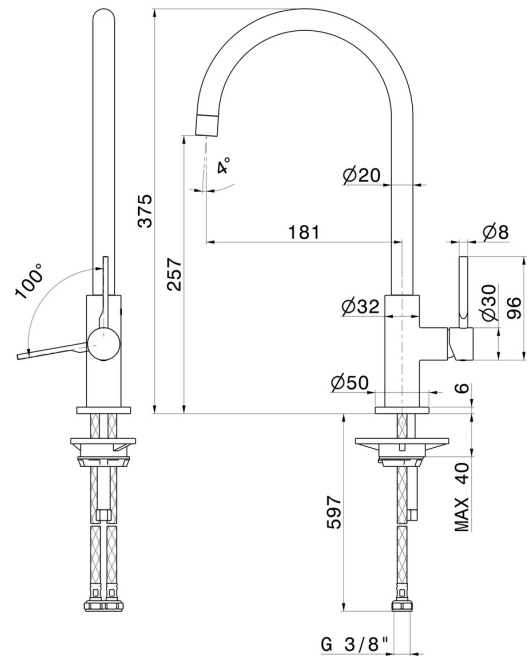

# MAKI

**71820.21.018**

Single-lever sink mixer with round swivel spout - finish Chrome

## FEATURES

Material	<b>Brass</b>
Technology	<b>Energy Saving - Low Lead - Save Water</b>
Installation	<b>Freestanding</b>
Kitchen mixer spout	<b>Round spout - Swivel spout</b>
Control type	<b>Single lever</b>

## TECHNICAL DRAWING

**MAKI**

**71820.21.018**

Single-lever sink mixer with round swivel spout - finish Chrome

**AVAILABLE FINISHES**

---

**21.018**

Chrome