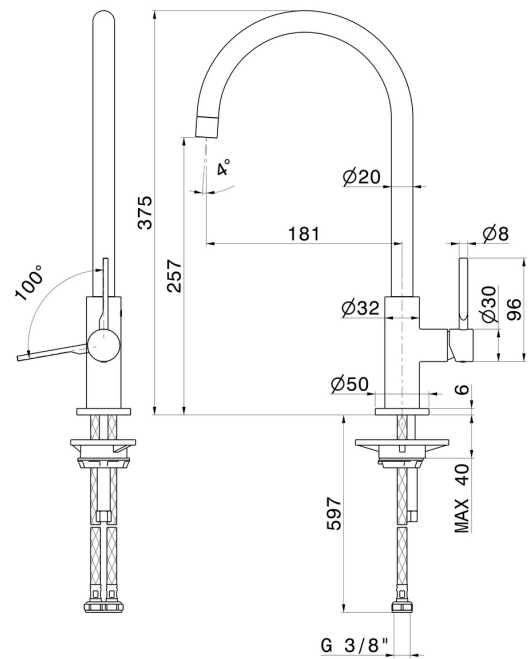

MAKI

71820.31.028

Single-lever sink mixer with round swivel spout - finish Brushed Nickel

Brushed Nickel

FEATURES

Material	Brass
Technology	Energy Saving - Low Lead - Save Water
Installation	Freestanding
Kitchen mixer spout	Round spout - Swivel spout
Control type	Single lever

TECHNICAL DRAWING

MAKI

71820.31.028

Single-lever sink mixer with round swivel spout - finish Brushed Nickel

AVAILABLE FINISHES

31.028

Brushed Nickel

01.093