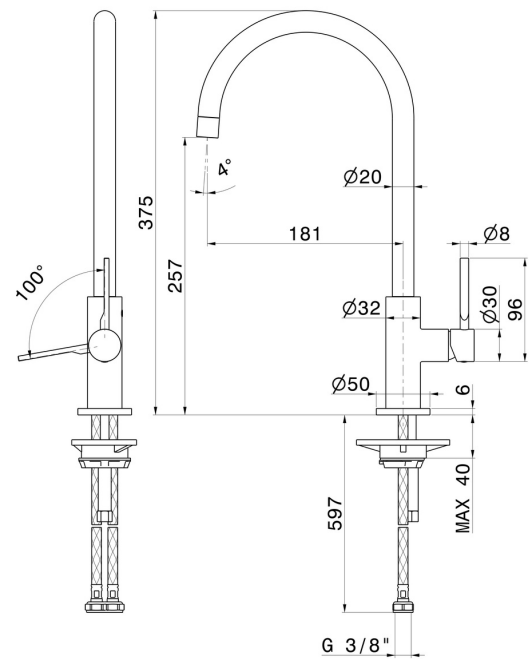

# MAKI

**71820.59.066**

Single-lever sink mixer with round swivel spout - finish PVD  
Brushed steel

## FEATURES

Material	<b>Brass</b>
Technology	<b>Energy Saving - Low Lead - Save Water</b>
Installation	<b>Freestanding</b>
Kitchen mixer spout	<b>Round spout - Swivel spout</b>
Control type	<b>Single lever</b>

## TECHNICAL DRAWING

**MAKI**

**71820.59.066**

Single-lever sink mixer with round swivel spout - finish PVD Brushed steel

**AVAILABLE FINISHES**

---

**59.066**

PVD Brushed steel