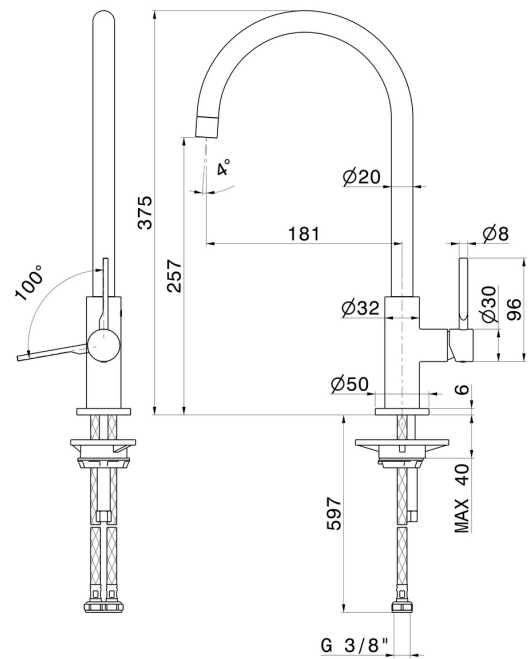

MAKI

71820.59.067

Single-lever sink mixer with round swivel spout - finish PVD Brushed Copper Bronze

PVD Brushed Copper Bronze

FEATURES

Material	Brass
Technology	Energy Saving - Low Lead - Save Water
Installation	Freestanding
Kitchen mixer spout	Round spout - Swivel spout
Control type	Single lever

TECHNICAL DRAWING

MAKI

71820.59.067

Single-lever sink mixer with round swivel spout - finish PVD Brushed Copper Bronze

AVAILABLE FINISHES

59.067

PVD Brushed Copper Bronze

01.093