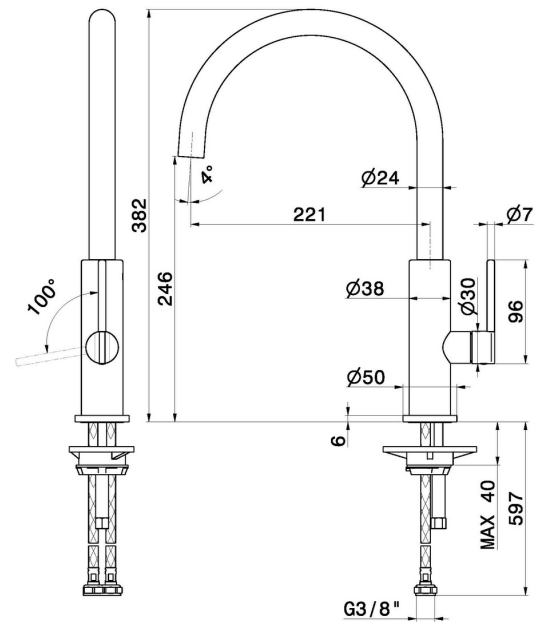

KONBU

72521.01.093

Single-lever sink mixer with round swivel spout - finish Matt Black

FEATURES

Material	Brass
Technology	Energy Saving - Low Lead - Save Water
Installation	Freestanding
Kitchen mixer spout	Round spout - Swivel spout
Control type	Single lever

TECHNICAL DRAWING

KONBU

72521.01.093

Single-lever sink mixer with round swivel spout - finish Matt Black

AVAILABLE FINISHES

01.093

Matt Black

21.018