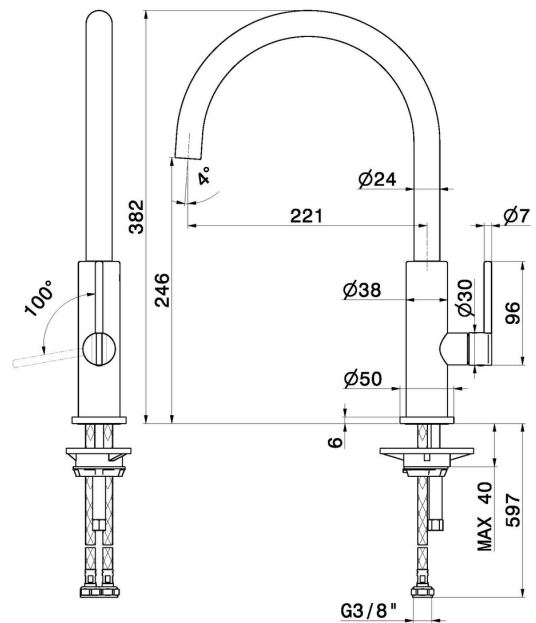

KONBU

72521.21.018

Single-lever sink mixer with round swivel spout - finish Chrome

FEATURES

Material	Brass
Technology	Energy Saving - Low Lead - Save Water
Installation	Freestanding
Kitchen mixer spout	Round spout - Swivel spout
Control type	Single lever

TECHNICAL DRAWING

KONBU

72521.21.018

Single-lever sink mixer with round swivel spout - finish Chrome

AVAILABLE FINISHES

21.018

Chrome

01.093