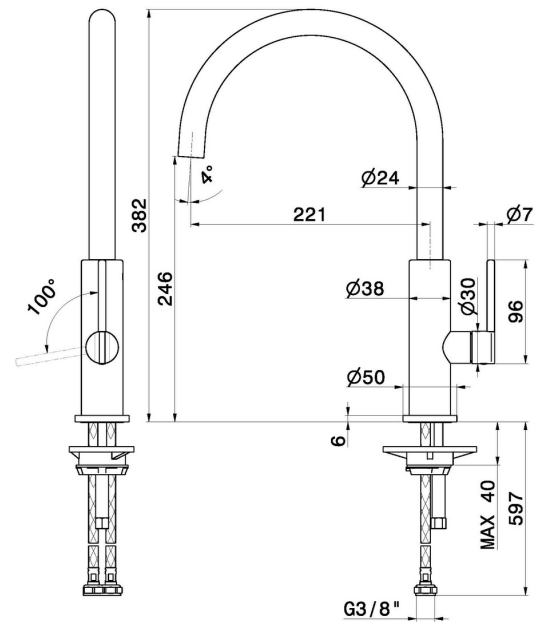

KONBU

72521.31.028

Single-lever sink mixer with round swivel spout - finish Brushed Nickel

FEATURES

Material	Brass
Technology	Energy Saving - Low Lead - Save Water
Installation	Freestanding
Kitchen mixer spout	Round spout - Swivel spout
Control type	Single lever

TECHNICAL DRAWING

KONBU

72521.31.028

Single-lever sink mixer with round swivel spout - finish Brushed Nickel

AVAILABLE FINISHES

31.028

Brushed Nickel

01.093