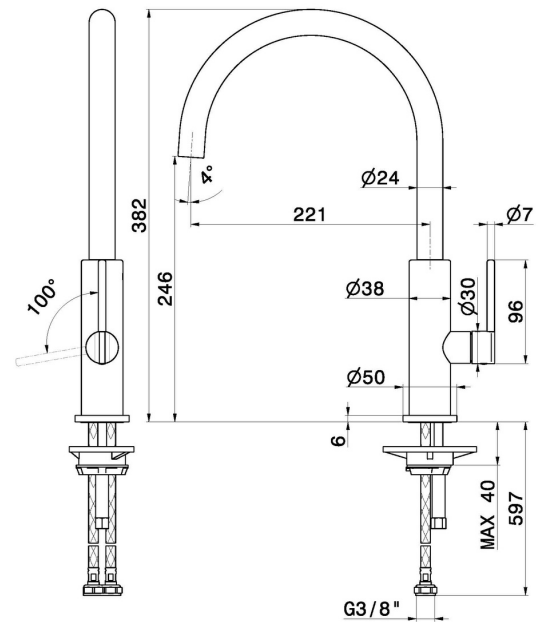

KONBU

72521.59.064

Single-lever sink mixer with round swivel spout - finish PVD Brushed Gun Metal

FEATURES

Material	Brass
Technology	Energy Saving - Low Lead - Save Water
Installation	Freestanding
Kitchen mixer spout	Round spout - Swivel spout
Control type	Single lever

TECHNICAL DRAWING

KONBU

72521.59.064

Single-lever sink mixer with round swivel spout - finish PVD Brushed Gun Metal

AVAILABLE FINISHES

59.064

PVD Brushed Gun Metal

01.093