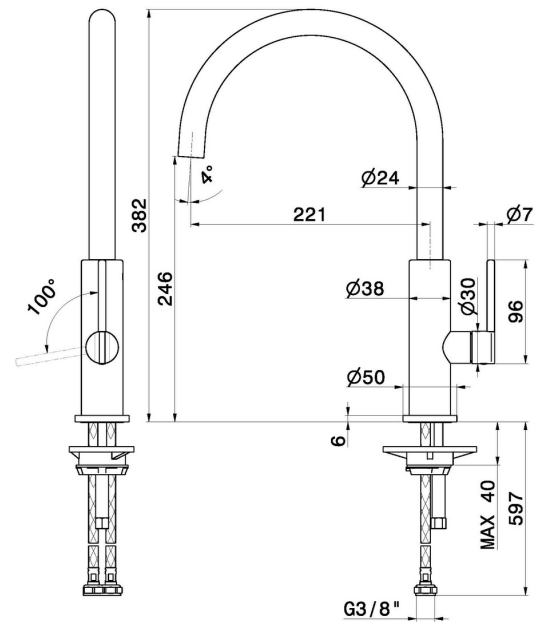

KONBU

72521.59.066

Single-lever sink mixer with round swivel spout - finish PVD Brushed steel

FEATURES

Material	Brass
Technology	Energy Saving - Low Lead - Save Water
Installation	Freestanding
Kitchen mixer spout	Round spout - Swivel spout
Control type	Single lever

TECHNICAL DRAWING

KONBU

72521.59.066

Single-lever sink mixer with round swivel spout - finish PVD Brushed steel

AVAILABLE FINISHES

59.066

PVD Brushed steel

01.093