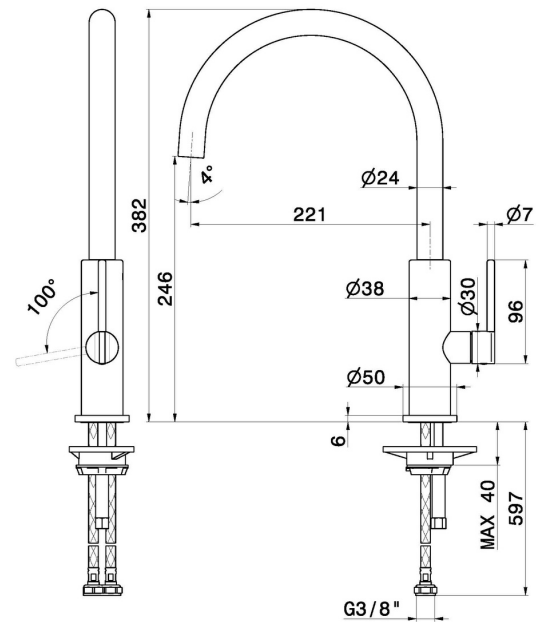

KONBU

72521.59.067

Single-lever sink mixer with round swivel spout - finish PVD Brushed Copper Bronze

PVD Brushed Copper Bronze

FEATURES

| | |
|---------------------|----------------------------------------------|
| Material | Brass |
| Technology | Energy Saving - Low Lead - Save Water |
| Installation | Freestanding |
| Kitchen mixer spout | Round spout - Swivel spout |
| Control type | Single lever |

TECHNICAL DRAWING

KONBU

72521.59.067

Single-lever sink mixer with round swivel spout - finish PVD Brushed Copper Bronze

AVAILABLE FINISHES

59.067

PVD Brushed Copper Bronze

01.093