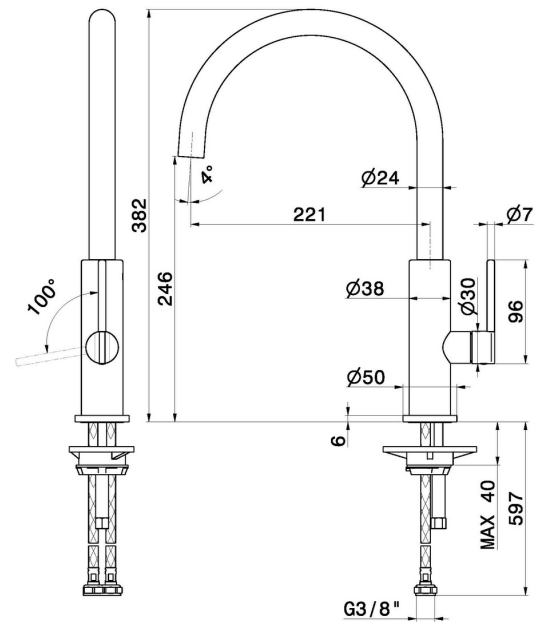

# KONBU

**72521.59.098**

Single-lever sink mixer with round swivel spout - finish PVD Brushed Pale Gold

## FEATURES

Material	<b>Brass</b>
Technology	<b>Energy Saving - Low Lead - Save Water</b>
Installation	<b>Freestanding</b>
Kitchen mixer spout	<b>Round spout - Swivel spout</b>
Control type	<b>Single lever</b>

## TECHNICAL DRAWING

**KONBU**

**72521.59.098**

Single-lever sink mixer with round swivel spout - finish PVD Brushed Pale Gold

**AVAILABLE FINISHES**

---

**59.098**

PVD Brushed Pale Gold