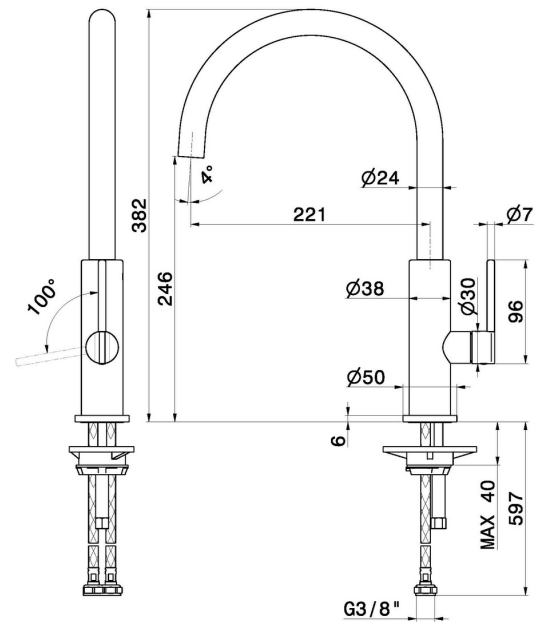

KONBU

72521.M0.077

Single-lever sink mixer with round swivel spout - finish Carbon Satin

FEATURES

| | |
|---------------------|--|
| Material | Brass |
| Technology | Energy Saving - Low Lead - Save Water |
| Installation | Freestanding |
| Kitchen mixer spout | Round spout - Swivel spout |
| Control type | Single lever |

TECHNICAL DRAWING

KONBU

72521.M0.077

Single-lever sink mixer with round swivel spout - finish Carbon Satin

AVAILABLE FINISHES

M0.077

Carbon Satin

01.093