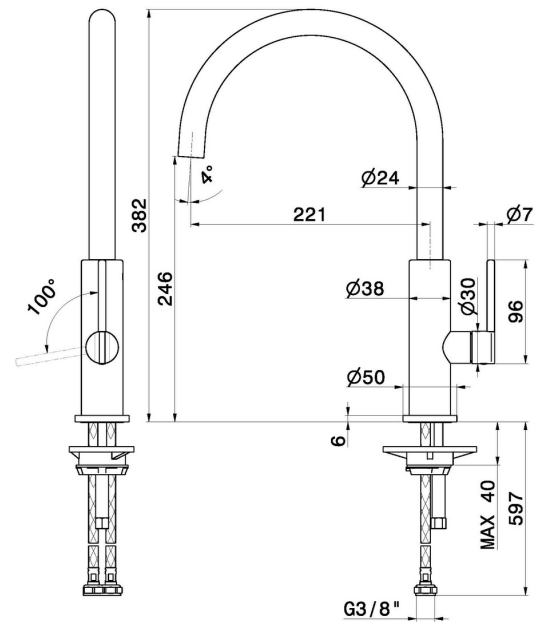

KONBU

72521.S0.165

Single-lever sink mixer with round swivel spout - finish Soft Eucalypt

FEATURES

Material	Brass
Technology	Energy Saving - Low Lead - Save Water
Installation	Freestanding
Kitchen mixer spout	Round spout - Swivel spout
Control type	Single lever

TECHNICAL DRAWING

KONBU

72521.S0.165

Single-lever sink mixer with round swivel spout - finish Soft Eucalypt

AVAILABLE FINISHES

S0.165

Soft Eucalypt

01.093