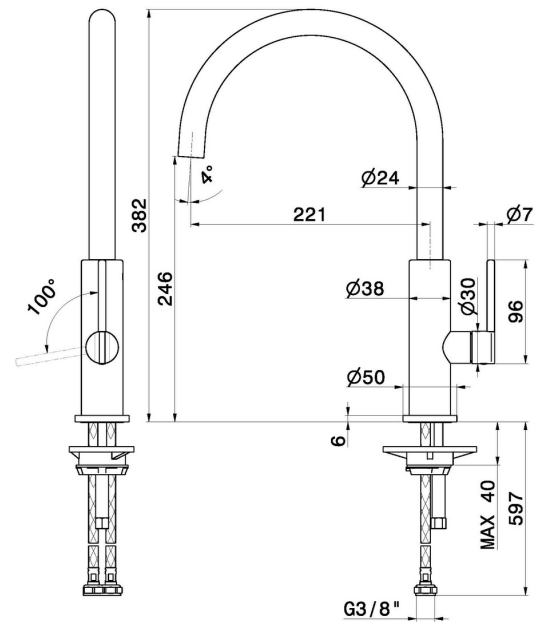

# KONBU

**72521.S0.166**

Single-lever sink mixer with round swivel spout - finish Soft Cortex

## FEATURES

Material	<b>Brass</b>
Technology	<b>Energy Saving - Low Lead - Save Water</b>
Installation	<b>Freestanding</b>
Kitchen mixer spout	<b>Round spout - Swivel spout</b>
Control type	<b>Single lever</b>

## TECHNICAL DRAWING

**KONBU**

**72521.S0.166**

Single-lever sink mixer with round swivel spout - finish Soft Cortex

**AVAILABLE FINISHES**

---

**S0.166**

Soft Cortex