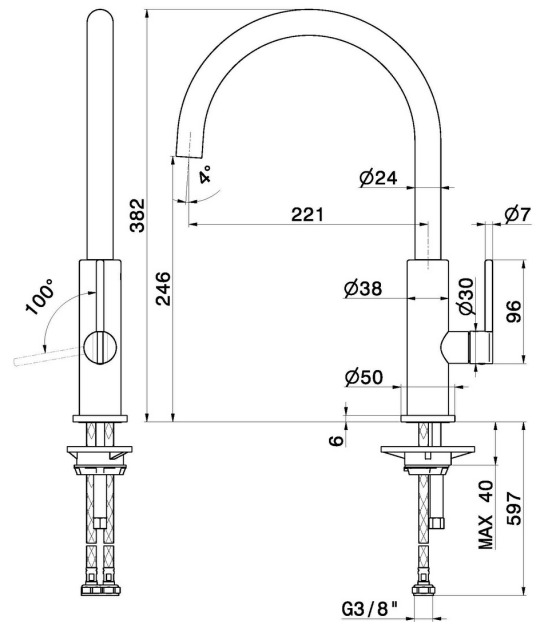

KONBU

72521.S0.167

Single-lever sink mixer with round swivel spout - finish Soft Maple

FEATURES

Material	Brass
Technology	Energy Saving - Low Lead - Save Water
Installation	Freestanding
Kitchen mixer spout	Round spout - Swivel spout
Control type	Single lever

TECHNICAL DRAWING

KONBU

72521.S0.167

Single-lever sink mixer with round swivel spout - finish Soft Maple

AVAILABLE FINISHES

S0.167

Soft Maple

01.093