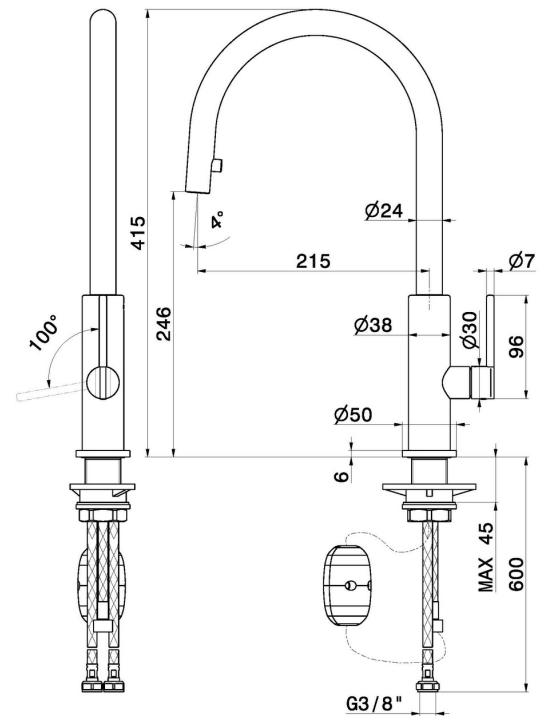

KONBU

72525.01.093

Single-lever sink mixer with round swivel spout and pull-out hand shower - finish Matt Black

FEATURES

Material	Brass
Technology	Energy Saving - Low Lead - Save Water
Installation	Freestanding
Kitchen mixer spout	Round spout - Swivel spout
Control type	Single lever
Kitchen mixer type	Extractable hand shower

TECHNICAL DRAWING

KONBU

72525.01.093

Single-lever sink mixer with round swivel spout and pull-out hand shower - finish Matt Black

AVAILABLE FINISHES

01.093

Matt Black

21.018