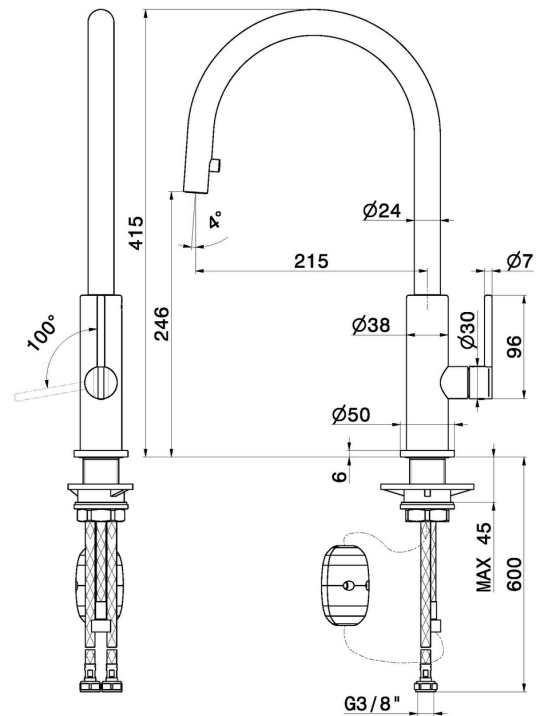

KONBU

72525.21.018

Single-lever sink mixer with round swivel spout and pull-out hand shower - finish Chrome

FEATURES

Material	Brass
Technology	Energy Saving - Low Lead - Save Water
Installation	Freestanding
Kitchen mixer spout	Round spout - Swivel spout
Control type	Single lever
Kitchen mixer type	Extractable hand shower

TECHNICAL DRAWING

KONBU

72525.21.018

Single-lever sink mixer with round swivel spout and pull-out hand shower - finish Chrome

AVAILABLE FINISHES

21.018

Chrome

01.093