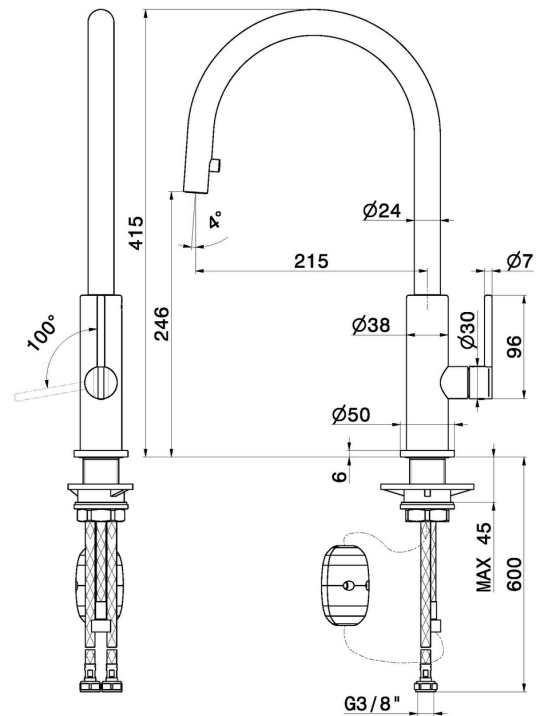

# KONBU

**72525.59.064**

Single-lever sink mixer with round swivel spout and pull-out hand shower - finish PVD Brushed Gun Metal

## FEATURES

Material	<b>Brass</b>
Technology	<b>Energy Saving - Low Lead - Save Water</b>
Installation	<b>Freestanding</b>
Kitchen mixer spout	<b>Round spout - Swivel spout</b>
Control type	<b>Single lever</b>
Kitchen mixer type	<b>Extractable hand shower</b>

## TECHNICAL DRAWING

**KONBU**

**72525.59.064**

Single-lever sink mixer with round swivel spout and pull-out hand shower - finish PVD Brushed Gun Metal

**AVAILABLE FINISHES**

---

**59.064**

PVD Brushed Gun Metal