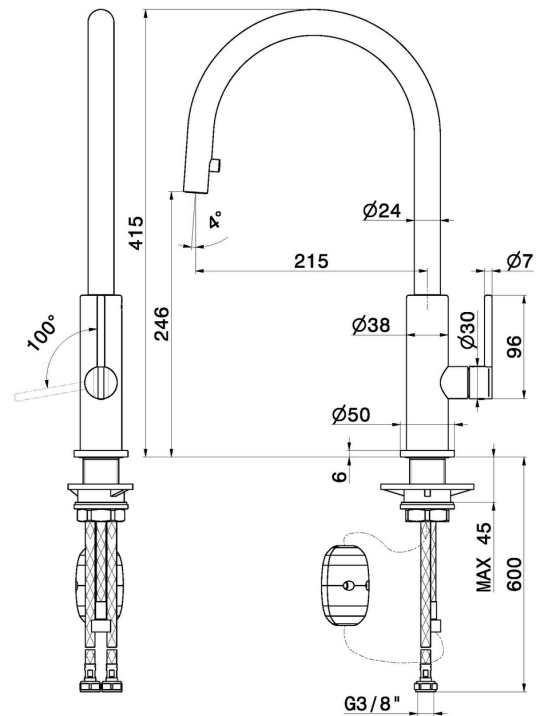

KONBU

72525.59.066

Single-lever sink mixer with round swivel spout and pull-out hand shower - finish PVD Brushed steel

FEATURES

Material	Brass
Technology	Energy Saving - Low Lead - Save Water
Installation	Freestanding
Kitchen mixer spout	Round spout - Swivel spout
Control type	Single lever
Kitchen mixer type	Extractable hand shower

TECHNICAL DRAWING

KONBU

72525.59.066

Single-lever sink mixer with round swivel spout and pull-out hand shower - finish PVD Brushed steel

AVAILABLE FINISHES

59.066

PVD Brushed steel

01.093