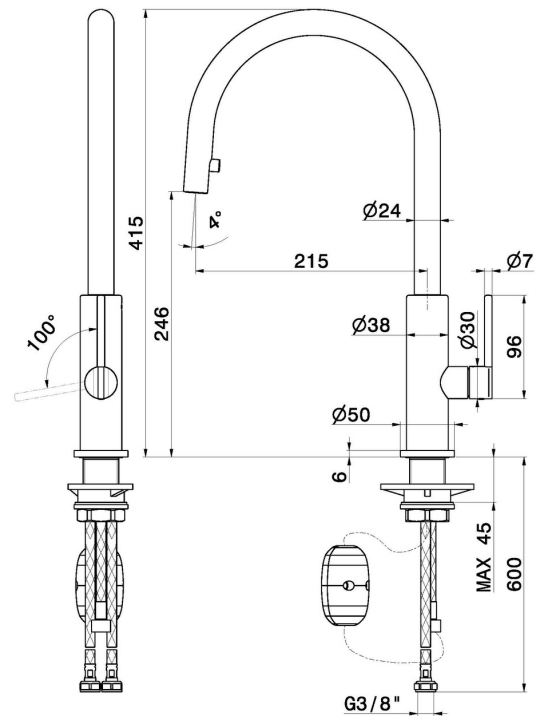

KONBU

72525.59.067

Single-lever sink mixer with round swivel spout and pull-out hand shower - finish PVD Brushed Copper Bronze

PVD Brushed Copper Bronze

FEATURES

Material	Brass
Technology	Energy Saving - Low Lead - Save Water
Installation	Freestanding
Kitchen mixer spout	Round spout - Swivel spout
Control type	Single lever
Kitchen mixer type	Extractable hand shower

TECHNICAL DRAWING

KONBU

72525.59.067

Single-lever sink mixer with round swivel spout and pull-out hand shower - finish PVD Brushed Copper Bronze

AVAILABLE FINISHES

59.067

PVD Brushed Copper Bronze

01.093