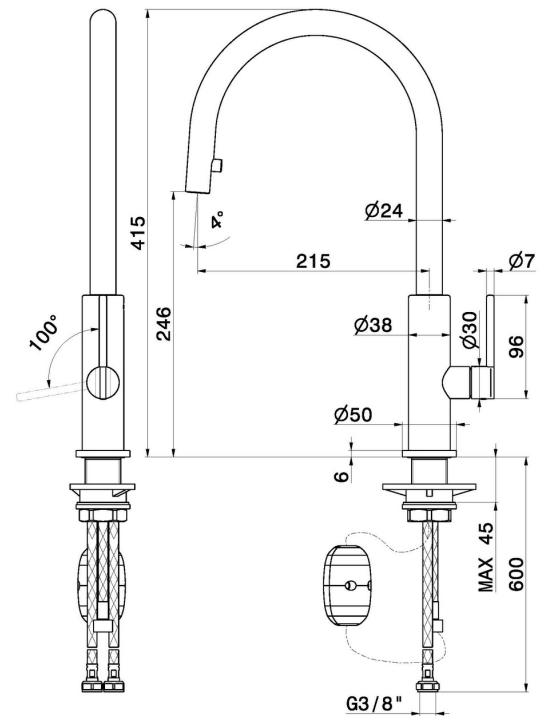

KONBU

72525.59.098

Single-lever sink mixer with round swivel spout and pull-out hand shower - finish PVD Brushed Pale Gold

FEATURES

Material	Brass
Technology	Energy Saving - Low Lead - Save Water
Installation	Freestanding
Kitchen mixer spout	Round spout - Swivel spout
Control type	Single lever
Kitchen mixer type	Extractable hand shower

TECHNICAL DRAWING

KONBU

72525.59.098

Single-lever sink mixer with round swivel spout and pull-out hand shower - finish PVD Brushed Pale Gold

AVAILABLE FINISHES

59.098

PVD Brushed Pale Gold

01.093