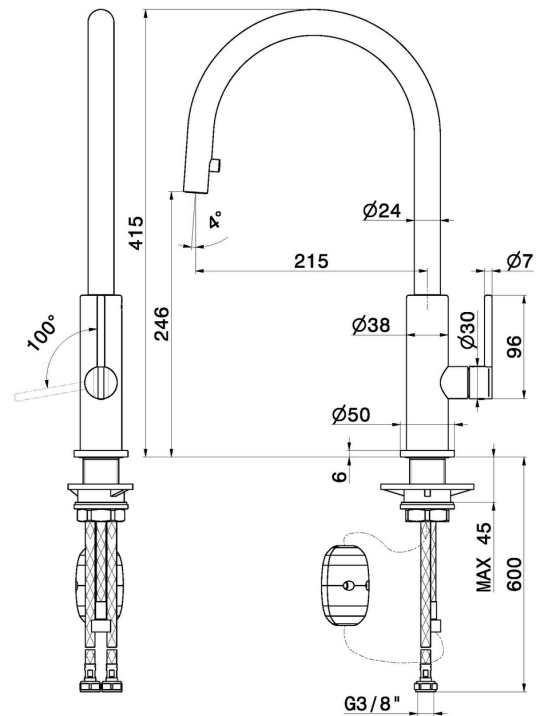

KONBU

72525.M0.077

Single-lever sink mixer with round swivel spout and pull-out hand shower - finish Carbon Satin

FEATURES

Material	Brass
Technology	Energy Saving - Low Lead - Save Water
Installation	Freestanding
Kitchen mixer spout	Round spout - Swivel spout
Control type	Single lever
Kitchen mixer type	Extractable hand shower

TECHNICAL DRAWING

KONBU

72525.M0.077

Single-lever sink mixer with round swivel spout and pull-out hand shower - finish Carbon Satin

AVAILABLE FINISHES

M0.077

Carbon Satin

01.093