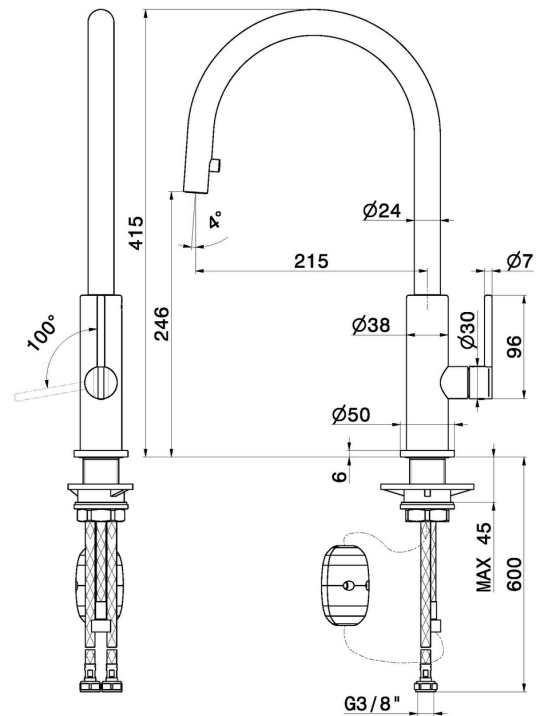

KONBU

72525.S0.165

Single-lever sink mixer with round swivel spout and pull-out hand shower - finish Soft Eucalypt

FEATURES

Material	Brass
Technology	Energy Saving - Low Lead - Save Water
Installation	Freestanding
Kitchen mixer spout	Round spout - Swivel spout
Control type	Single lever
Kitchen mixer type	Extractable hand shower

TECHNICAL DRAWING

KONBU

72525.S0.165

Single-lever sink mixer with round swivel spout and pull-out hand shower - finish Soft Eucalypt

AVAILABLE FINISHES

S0.165

Soft Eucalypt

01.093