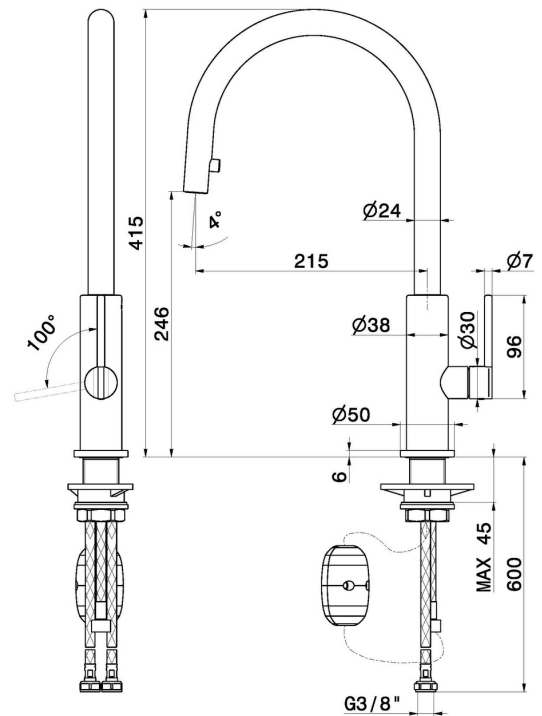

KONBU

72525.S0.166

Single-lever sink mixer with round swivel spout and pull-out hand shower - finish Soft Cortex

FEATURES

Material	Brass
Technology	Energy Saving - Low Lead - Save Water
Installation	Freestanding
Kitchen mixer spout	Round spout - Swivel spout
Control type	Single lever
Kitchen mixer type	Extractable hand shower

TECHNICAL DRAWING

KONBU

72525.S0.166

Single-lever sink mixer with round swivel spout and pull-out hand shower - finish Soft Cortex

AVAILABLE FINISHES

S0.166

Soft Cortex

01.093