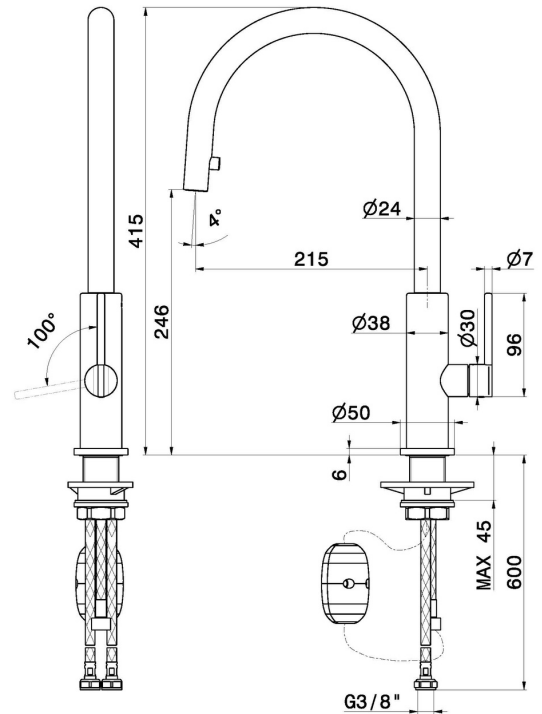

KONBU

72525.S0.167

Single-lever sink mixer with round swivel spout and pull-out hand shower - finish Soft Maple

FEATURES

Material	Brass
Technology	Energy Saving - Low Lead - Save Water
Installation	Freestanding
Kitchen mixer spout	Round spout - Swivel spout
Control type	Single lever
Kitchen mixer type	Extractable hand shower

TECHNICAL DRAWING

KONBU

72525.S0.167

Single-lever sink mixer with round swivel spout and pull-out hand shower - finish Soft Maple

AVAILABLE FINISHES

S0.167

Soft Maple

01.093