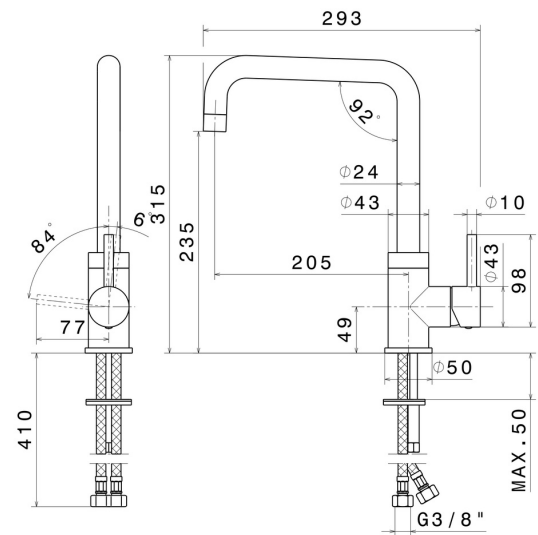

REAL

63420.21.018

Single-lever sink mixer with squared swivel spout - finish Chrome

Chrome

FEATURES

- | | |
|---------------------|-------------------------------------|
| Material | Brass |
| Technology | Energy Saving |
| Installation | Freestanding |
| Kitchen mixer spout | Squared spout - Swivel spout |
| Control type | Single lever |

TECHNICAL DRAWING

 **AR Preview**
try it in your home

More Details
on our [website](#)

REAL

63420.21.018

Single-lever sink mixer with squared swivel spout - finish Chrome

AVAILABLE FINISHES

21.018