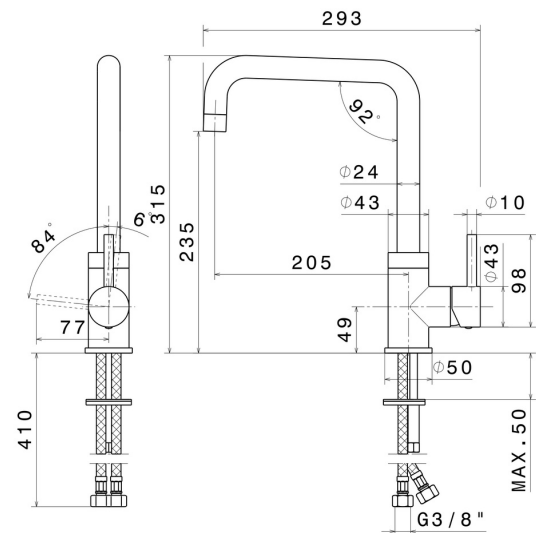

# REAL

**63420.31.028**

Single-lever sink mixer with squared swivel spout - finish Brushed Nickel

## FEATURES

- |                     |                                     |
|---------------------|-------------------------------------|
| Material            | <b>Brass</b>                        |
| Technology          | <b>Energy Saving</b>                |
| Installation        | <b>Freestanding</b>                 |
| Kitchen mixer spout | <b>Squared spout - Swivel spout</b> |
| Control type        | <b>Single lever</b>                 |

## TECHNICAL DRAWING

 **AR Preview**  
try it in your home

**More Details**  
on our [website](#)

**REAL**

**63420.31.028**

Single-lever sink mixer with squared swivel spout - finish Brushed Nickel

**AVAILABLE FINISHES**