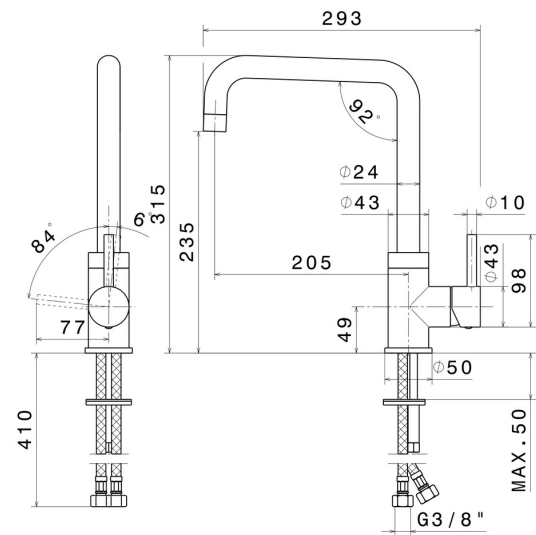

REAL

63420.43.238

Single-lever sink mixer with squared swivel spout - finish Anthracite

Anthracite

FEATURES

- | | |
|---------------------|-------------------------------------|
| Material | Brass |
| Technology | Energy Saving |
| Installation | Freestanding |
| Kitchen mixer spout | Squared spout - Swivel spout |
| Control type | Single lever |

TECHNICAL DRAWING

 **AR Preview**
try it in your home

More Details
on our [website](#)

REAL

63420.43.238

Single-lever sink mixer with squared swivel spout - finish Anthracite

AVAILABLE FINISHES

43.238