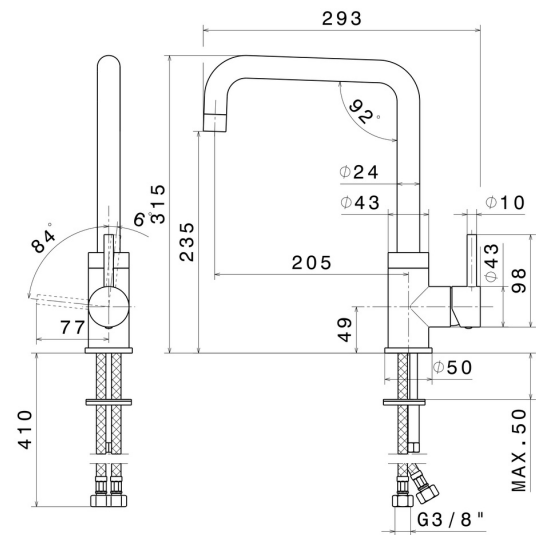

REAL

63420.59.064

Single-lever sink mixer with squared swivel spout - finish PVD Brushed Gun Metal

FEATURES

- | | |
|---------------------|-------------------------------------|
| Material | Brass |
| Technology | Energy Saving |
| Installation | Freestanding |
| Kitchen mixer spout | Squared spout - Swivel spout |
| Control type | Single lever |

TECHNICAL DRAWING

REAL

63420.59.064

Single-lever sink mixer with squared swivel spout - finish PVD Brushed Gun Metal

AVAILABLE FINISHES

59.064

PVD Brushed Gun Metal

21.018