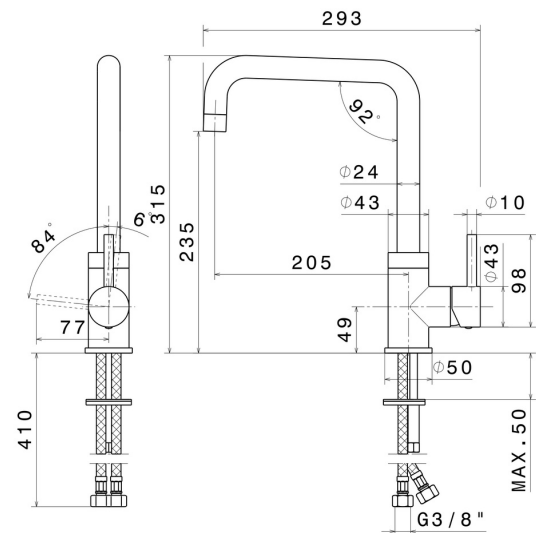

REAL

63420.59.066

Single-lever sink mixer with squared swivel spout - finish PVD Brushed steel

FEATURES

- | | |
|---------------------|-------------------------------------|
| Material | Brass |
| Technology | Energy Saving |
| Installation | Freestanding |
| Kitchen mixer spout | Squared spout - Swivel spout |
| Control type | Single lever |

TECHNICAL DRAWING

REAL

63420.59.066

Single-lever sink mixer with squared swivel spout - finish PVD Brushed steel

AVAILABLE FINISHES

59.066

PVD Brushed steel

21.018