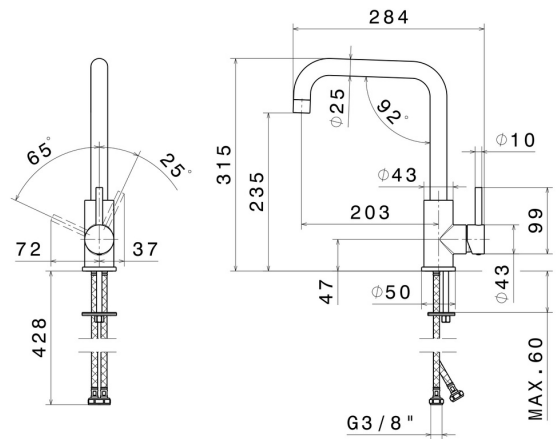

REAL STEEL

63420X.50.050

Single-lever sink mixer with squared swivel spout - finish
Stainless Steel

Stainless Steel

FEATURES

Material	Stainless Steel
Installation	Freestanding
Kitchen mixer spout	Squared spout - Swivel spout
Control type	Single lever

TECHNICAL DRAWING

REAL STEEL

63420X.50.050

Single-lever sink mixer with squared swivel spout - finish Stainless Steel

AVAILABLE FINISHES

50.050

Stainless Steel